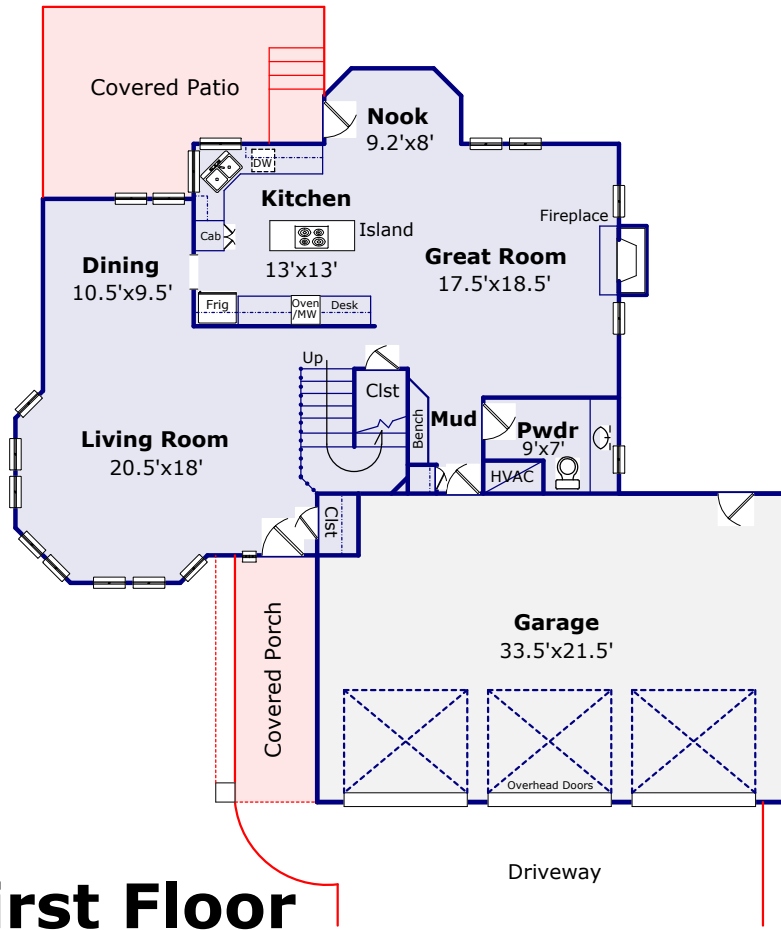

4593 N Marylebone Place, Boise, ID 83713

Floor Plan is for representation purposes only and should not be construed as a precise architectural/structural drawing.

Residential Footprints

208.422.9800

Scale: 1" = 14'