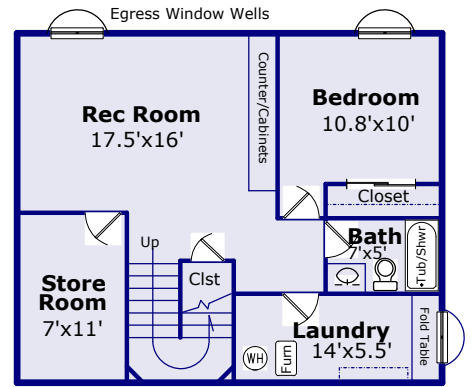

4593 N Marylebone Place, Boise, ID 83713

Floor Plan is for representation purposes only and should not be construed as a precise architectural/structural drawing.

Residential Footprints

208.422.9800

Scale: 1" = 14'