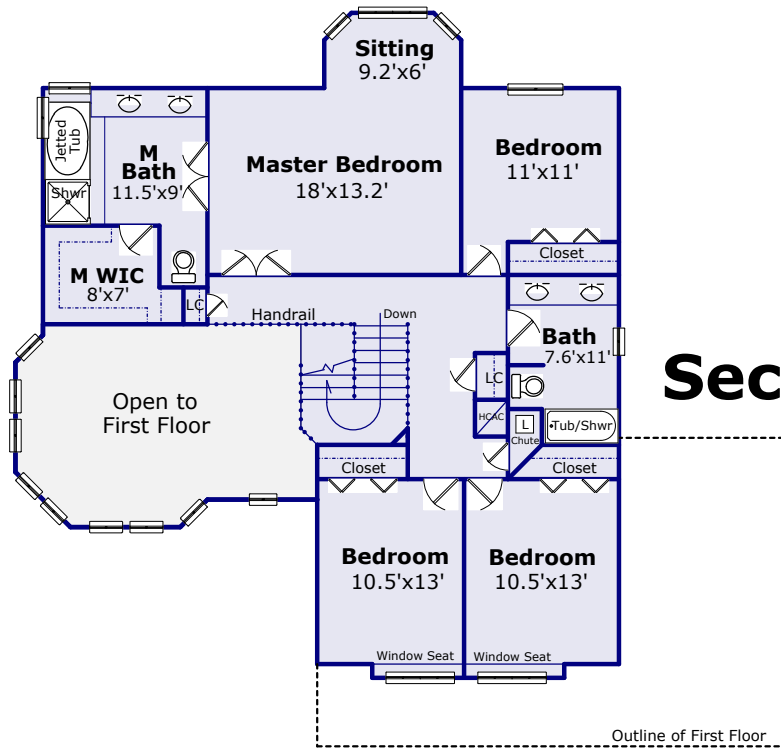

4593 N Marylebone Place, Boise, ID 83713

Floor Plan is for representation purposes only and should not be construed as a precise architectural/structural drawing.

Residential Footprints

208.422.9800

Scale: 1" = 14'